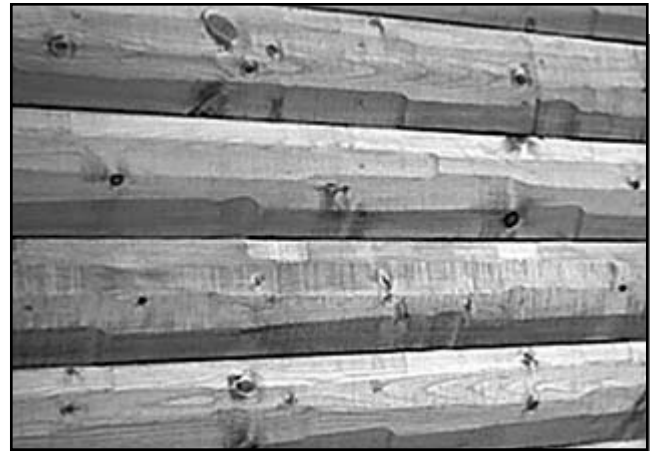

- ✓ *Select Knotty Pine*
- ✓ *"Natural Rustic" Northwoods Look*

2x8 Hand Hewn Log Siding

Enjoy the warm appeal of "Glacier Lodge" right at home. This hand hewn pine log siding gives the 'up north' look while allowing energy efficient stud wall construction.

The rich character of pine enables you to enjoy sound knots and rustic hewn look. Log siding can be stained, painted, or sealed to achieve the natural look.

Specifications and Coverage Estimator

- * Select Knotty Grade
- * Random Lengths 8' to 16'
- * Kiln Dried Pine
- * Net Coverage 6-5/8" per course
- * Order of 255 bd. ft. (192 lin ft) for each 100 sq. ft. of wall to cover

~ Trim Packages Available ~

Natural Log Oil Finish

Superdeck protects while letting the beauty of the wood grain shine through.

A special oil blend (Tung/Linseed) is enhanced with alkyd resin for a top weather protection. Transoxide pigments and special solar U.V. Inhibitors help protect the wood's color. Tintable. Ask for a sample.